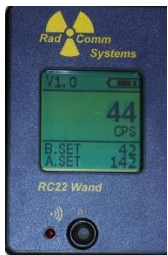

Pinpoint a potential radioactive source quickly and safely with an RC22 or RC23 Wand.

- Fully automatic and easy to use
- Light weight
- Extendible for longer reach
- Easy to read backlit display
- Quick response time with variable alarm tone

Fast responding palm sized Spectrometer and Dose Rate Meter will instantly measure and identify any material for the present of radioactivity.

- Large Nuclide isotope library
- Simplified use and easy to understand operation
- Automatic Stabilisation (no check source required)
- RadView software for integration